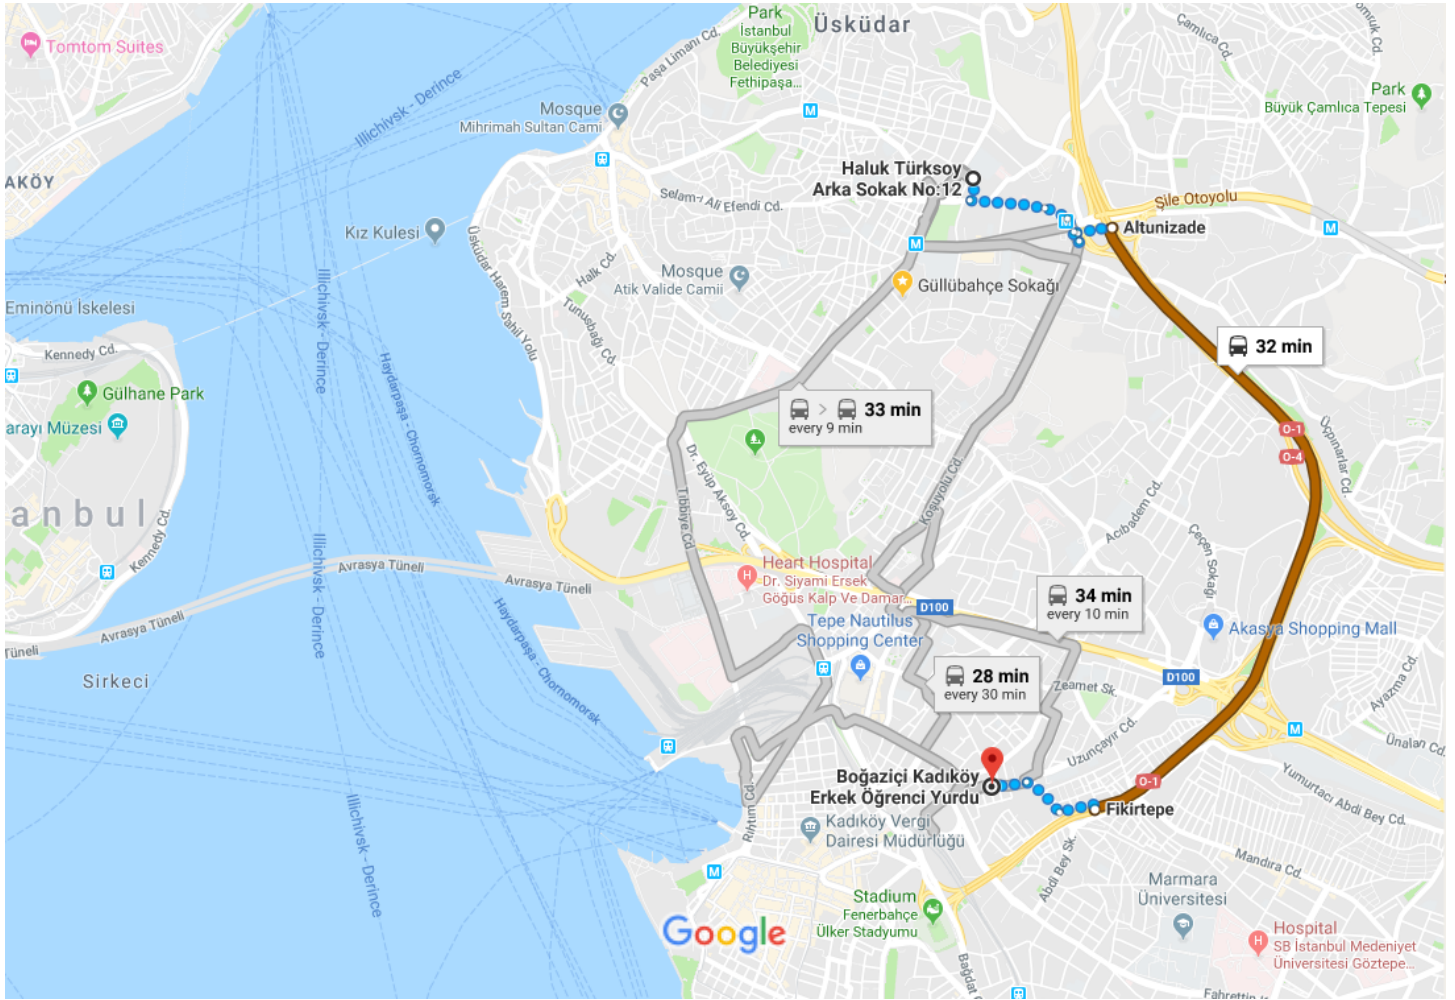

Haluk Türksoy Arka Sk. No:12, Altunizade  
Mahallesi, 34662 Üsküdar/İstanbul to Boğaziçi Kadıköy Erkek Öğrenci  
Yurdu

5:52 PM - 6:24 PM (32 min)

Map data ©2018 Google 500 m

## 5:52 PM ○ Haluk Türksoy Arka Sk. No:12

Altunizade Mahallesi, 34662 Üsküdar/İstanbul

Walk

About 15 min , 1.2 km

Use caution - may involve errors or sections not suited for walking

Head southeast on Haluk Türksoy Arka Sk.  
toward Gazi Cd.

140 m

Turn left onto Kısıklı Cd.

400 m

Slight left to stay on Kısıklı Cd.

140 m

Turn left to stay on Kısıklı Cd.

**i** Take the stairs

180 m

About 8 min , 650 m

 Use caution - may involve errors or sections not suited for walking

 Head west on Özbey Cd. toward Kumru Sk.

190 m

 Turn right onto Hızırbey Cd.

250 m

 Turn left onto Kurbağalidere Cd.

[Destination will be on the left](#)