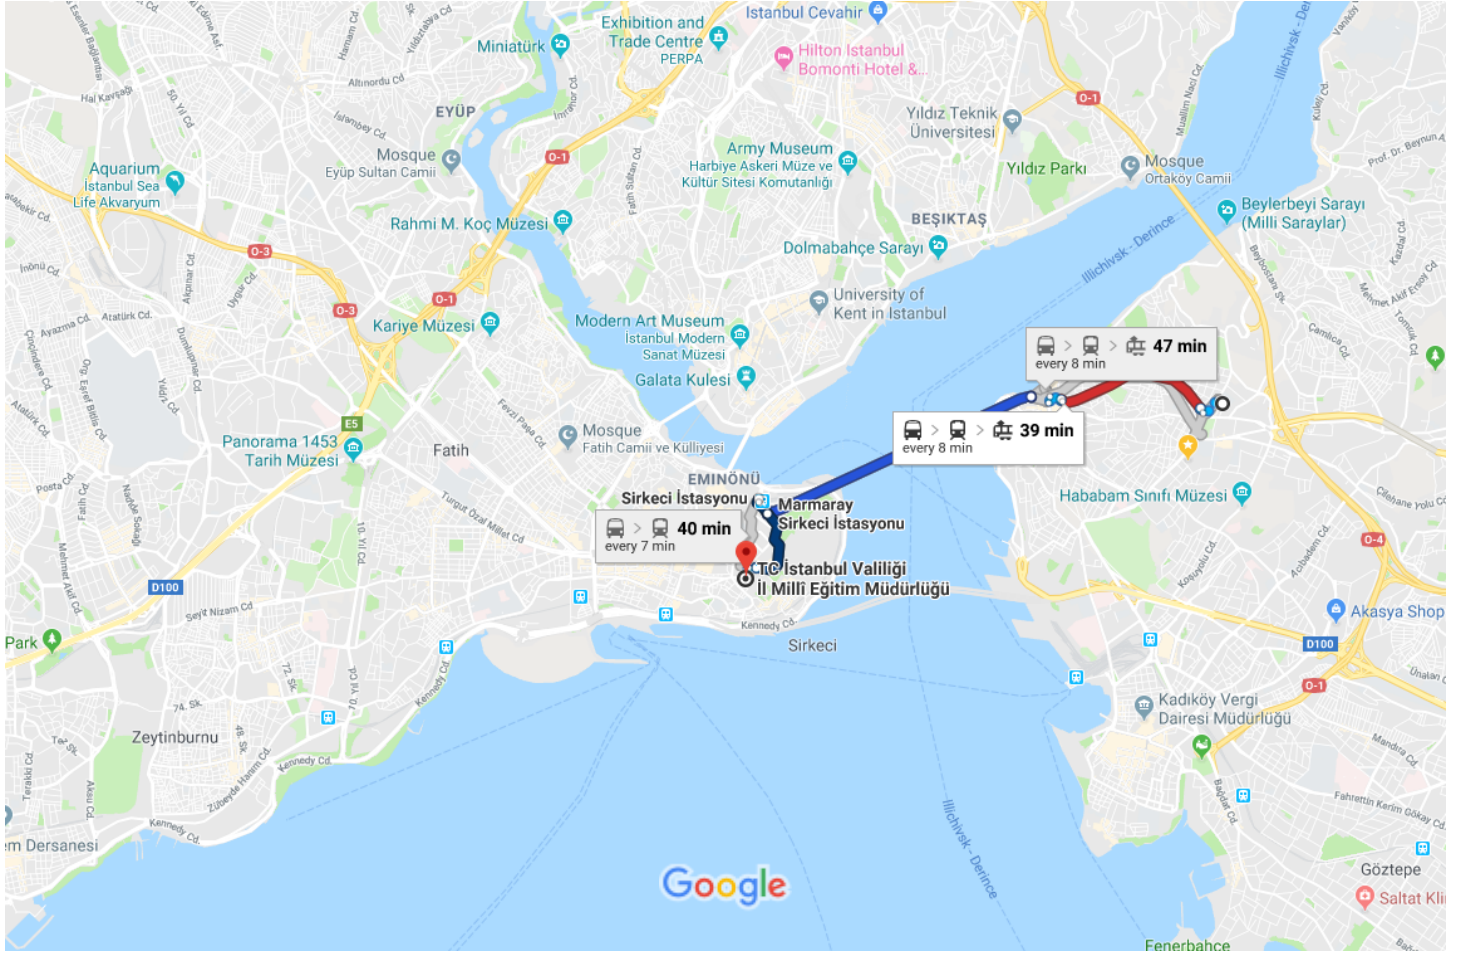

Üsküdar University Central Campus to T. C. İstanbul Valiliği İl Millî Eğitim Müdürlüğü

1:37 PM - 2:16 PM (39 min)

Map data ©2018 Google 1 km

1:37 PM ○ Üsküdar University Central Campus

Altunizade Mahallesi, Haluk Türksoy Sk. No:14,
34662 Üsküdar/İstanbul

About 4 min , 400 m

⚠ Use caution - may involve errors or sections not suited for walking

↑ Head northwest toward İcadiye Bağlarbaşı Cd.
72 m

↶ Turn left onto İcadiye Bağlarbaşı Cd.
240 m

↷ Turn right onto Cumhuriyet Cd.
62 m
i Destination will be on the right

1:41 PM ○ Kültür Merkezi

12A Kadıköy
5 min (5 stops)
Service run by İETT

1:46 PM ○ Horhor